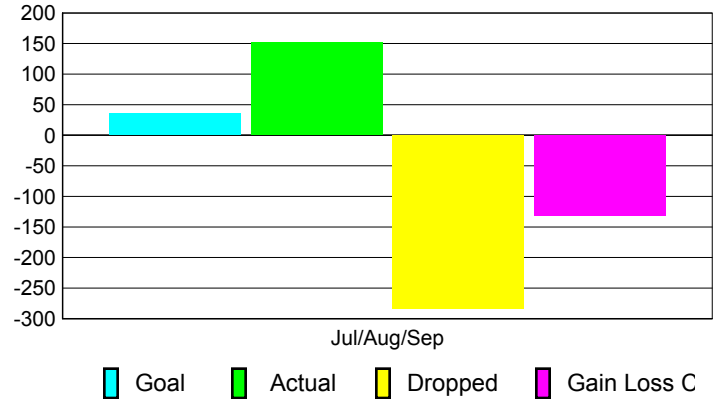

Membership Results 2010-2011

Goal, New, Dropped, Gain/Loss